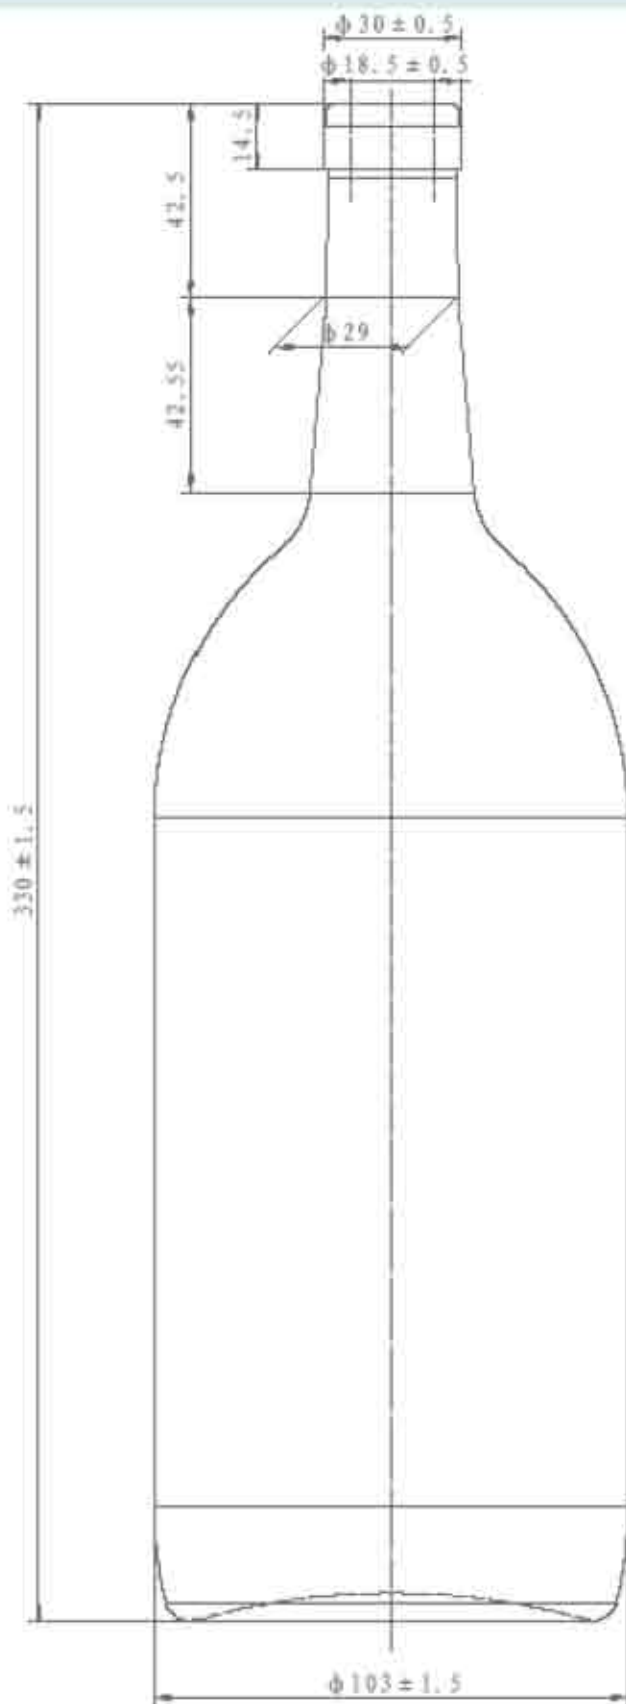

Wine Bottle Dimensions

**Bordeaux Style, Model #CW-018,
750 ML, Dark Green**

- **Weight 540 grams**

Wine Bottle Dimensions

**Bordeaux Style, Model #CW-027,
750 ML, Flint (Clear)**

Wine Bottle Dimensions

Spumante Style, Model #EU-ASTI, 750 ML, Dark Green

Wine Bottle Dimensions

Hock Style, Model #CW-0119, 750 ML,
 Dark Green

- Weight 520 grams

Wine Bottle Dimensions

Hock Style, Model #CW-0219, 750 ML,
 Flint

- Weight 530 grams

Wine Bottle Dimensions

**Opera Style, Model #EU-OP-NL, 500 ML, Flint
(Clear)**

- **Weight 425 grams**

(Saint Gobain Manufacturer Code 8007741, BOURGOGNE STD 77 FA FO)

Wine Bottle Dimensions

**Bordeaux Style, Model #JP-1.5L-DG, 1.5
Liter Bottle, Dark Green & Flint**

- **Weight 820 grams**

Wine Bottle Dimensions

**Burgundy Style, Model #CWD-033,
750 ML, Dead Leaf (Light)**

Wine Bottle Dimensions

**Bordeaux Style, Model #CWF-028,
750 ML, Frosted Glass**

Wine Bottle Dimensions

Bordeaux Style, Model #EU-BORD-CB-750, 750 ML, Cobalt Blue