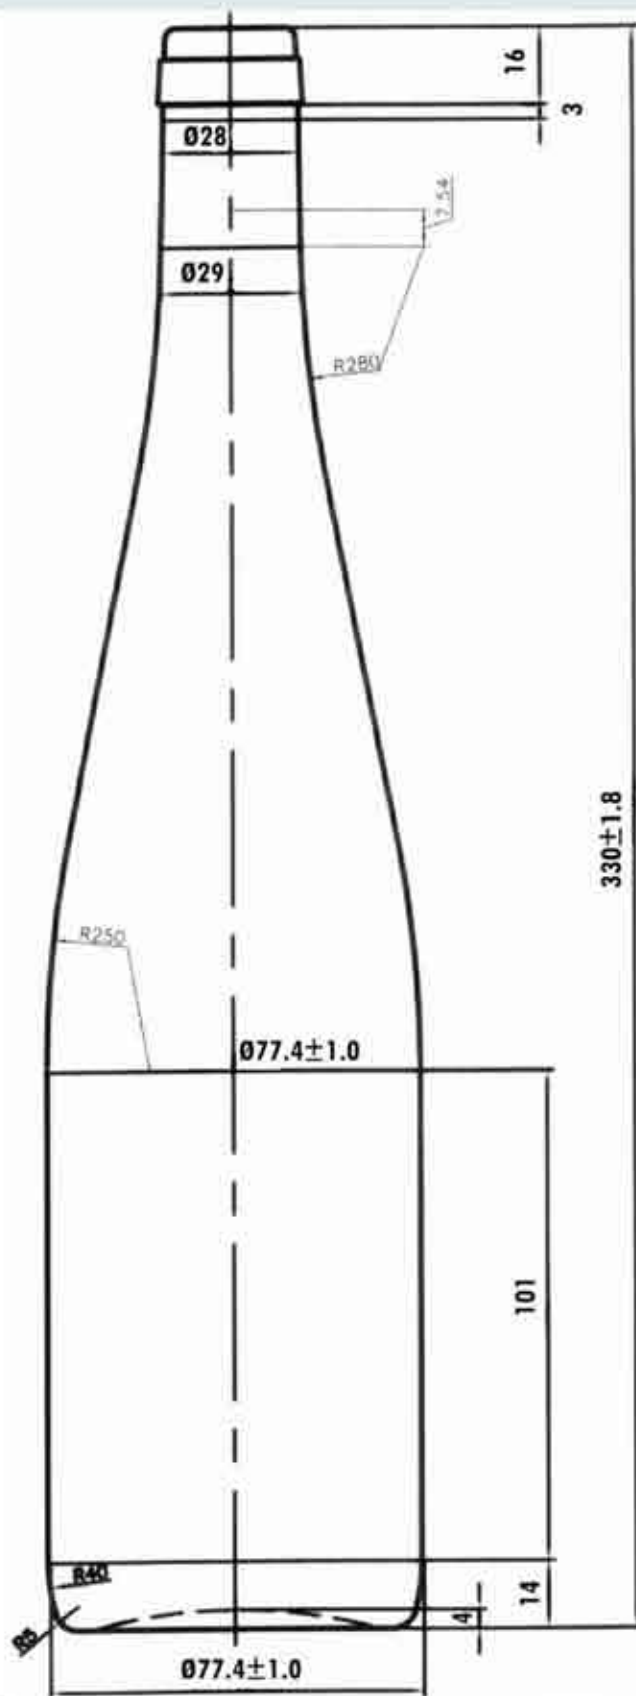

2011 WINE BOTTLE DIMENSIONS

Delta Packing Co.

6021 E. Kettleman Lane
Lodi, CA 95240

Phone: 209-334-1023

Fax: 209-334-0811

email: info@deltapacking.com

Wine Bottle Dimensions

**Bordeaux Style, Deep Punt,
 Tapered Bottle, Model #CWA-0128,
 750 ML, Dark Green**

Wine Bottle Dimensions

**Bordeaux Style, Model #CW-018,
750 ML, Dark Green**

- **Weight 540 grams**

Wine Bottle Dimensions

**Bordeaux Style, Model #CW-027,
750 ML, Flint (Clear)**

Wine Bottle Dimensions

Spumante Style, Model #EU-ASTI, 750 ML, Dark Green

Wine Bottle Dimensions

Hock Style, Model #CW-0119, 750 ML,
 Dark Green

- Weight 520 grams

Wine Bottle Dimensions

Hock Style, Model #CW-0219, 750 ML,
 Flint

- Weight 530 grams

Wine Bottle Dimensions

**Opera Style, Model #EU-OP-NL, 500 ML, Flint
(Clear)**

375 ml

Wine Bottle Dimensions

**Bordeaux Style, Deep Punt,
Tapered Bottle, Model #CWA-0118,
750 ML, Antique Green**