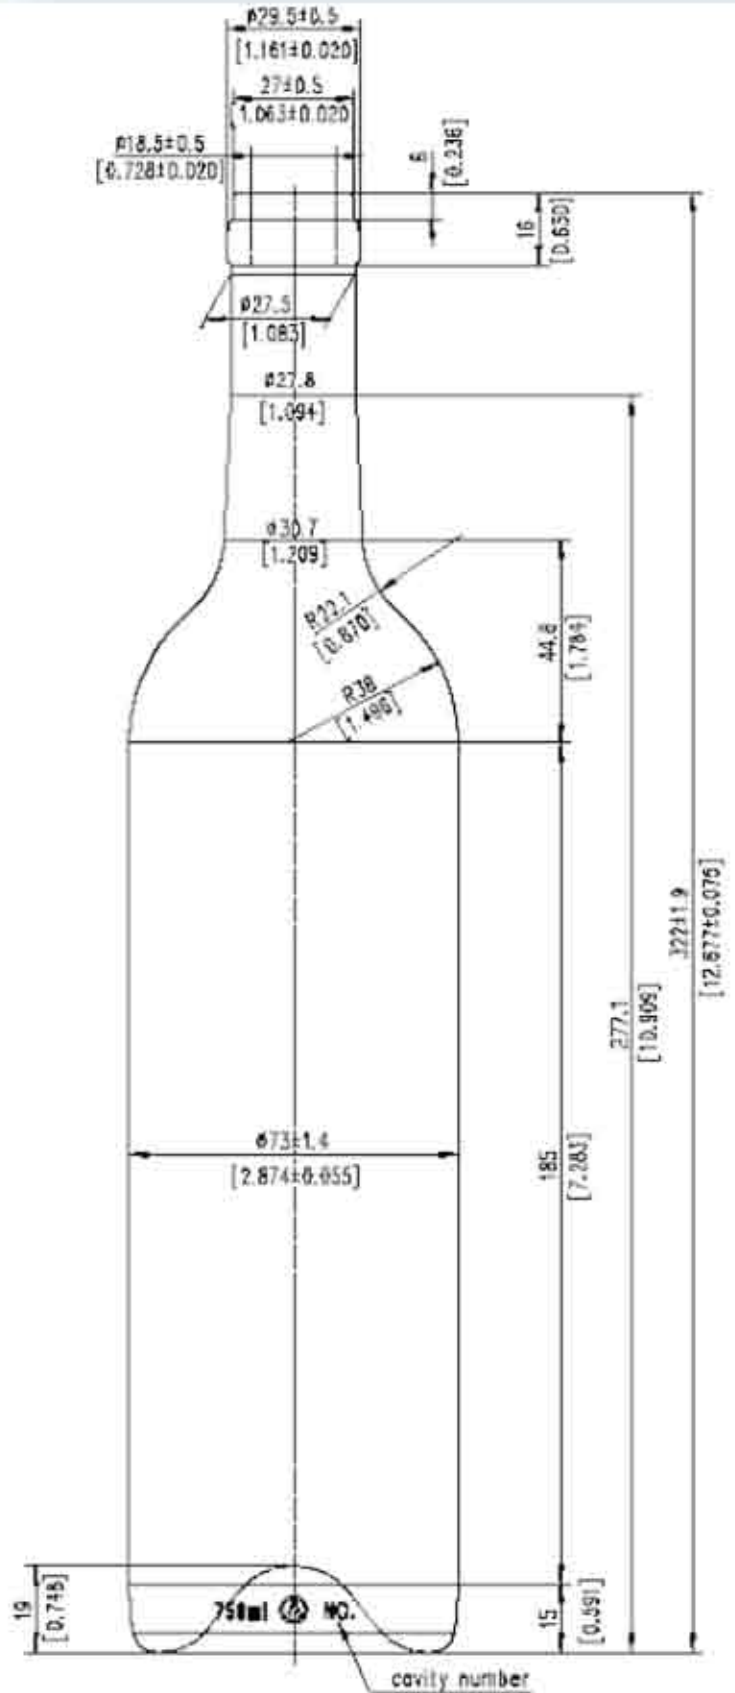

Wine Bottle Dimensions

**Bordeaux Style, Model #CW-018,
750 ML, Dark Green**

- **Weight 540 grams**

Wine Bottle Dimensions

**Bordeaux Style, Model #CW-027,
750 ML, Flint (Clear)**

Wine Bottle Dimensions

Spumante Style, Model #EU-ASTI, 750 ML, Dark Green

Wine Bottle Dimensions

Hock Style, Model #CW-0119, 750 ML,
 Dark Green

- Weight 520 grams

Wine Bottle Dimensions

Hock Style, Model #CW-0219, 750 ML,
 Flint

- Weight 530 grams

Wine Bottle Dimensions

**Opera Style, Model #EU-OP-NL, 500 ML, Flint
(Clear)**

Wine Bottle Dimensions

**Burgundy Style, Model #CWD-033,
750 ML, Dead Leaf (Light)**

Wine Bottle Dimensions

**Bordeaux Style, Model #CWF-028,
750 ML, Frosted Glass**

Wine Bottle Dimensions

Bordeaux Style, Model #EU-BORD-CB-750, 750 ML, Cobalt Blue

375 ml

Wine Bottle Dimensions

**Bordeaux Style, Deep Punt,
Tapered Bottle, Model #CWA-0118,
750 ML, Antique Green**