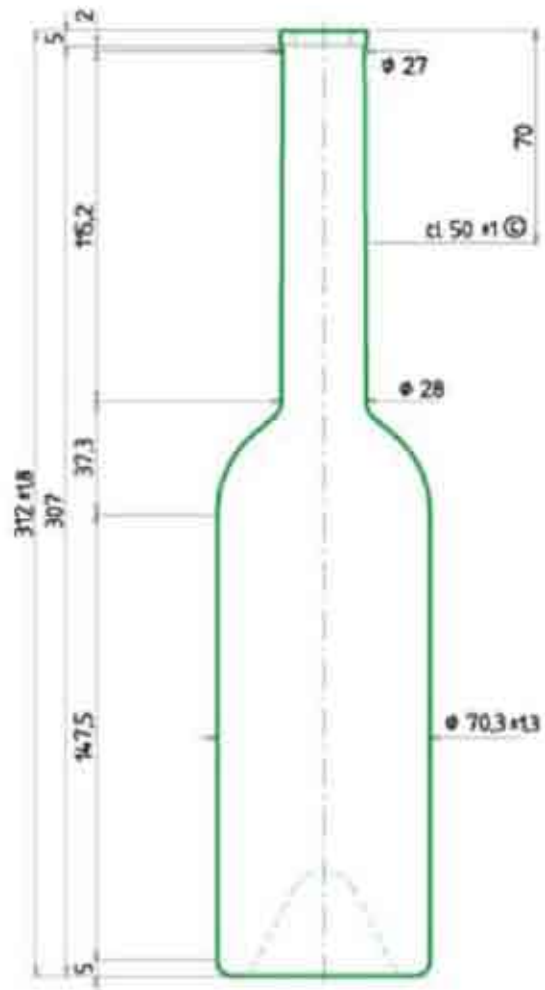

Wine Bottle Dimensions

**Bordeaux Style, Model #CW-018,
750 ML, Dark Green**

- **Weight 540 grams**

Wine Bottle Dimensions

**Bordeaux Style, Model #CW-027,
750 ML, Flint (Clear)**

Wine Bottle Dimensions

Spumante Style, Model #EU-ASTI, 750 ML, Dark Green

Wine Bottle Dimensions

Hock Style, Model #CW-0119, 750 ML,
 Dark Green

- Weight 520 grams

Wine Bottle Dimensions

Hock Style, Model #CW-0219, 750 ML,
 Flint

- Weight 530 grams

Wine Bottle Dimensions

**Opera Style, Model #EU-OP-NL, 500 ML, Flint
(Clear)**

(Saint Gobain Manufacturer Code 8008503, OPERA NL 52.1 FP BN)

Wine Bottle Dimensions

Ice Wine Style, Model #CW-021, 375 ML,
Flint (Clear)

- Weight 482 grams

Wine Bottle Dimensions

Burgundy Style, Model #EU-BURG-DL-750, 750 ML, Dead Leaf

375 ml

Wine Bottle Dimensions

**Bordeaux Style, Deep Punt,
Tapered Bottle, Model #CWA-0118,
750 ML, Antique Green**