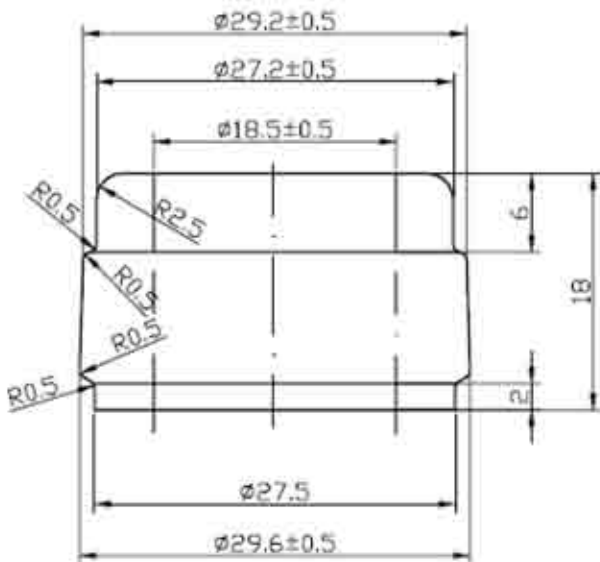

2011 WINE BOTTLE DIMENSIONS

Delta Packing Co.

6021 E. Kettleman Lane
Lodi, CA 95240

Phone: 209-334-1023

Fax: 209-334-0811

email: info@deltapacking.com

Wine Bottle Dimensions

**Bordeaux Style, Deep Punt,
 Tapered Bottle, Model #CWA-0128,
 750 ML, Dark Green**

Wine Bottle Dimensions

**Bordeaux Style, Model #CW-018,
750 ML, Dark Green**

- **Weight 540 grams**

Wine Bottle Dimensions

**Bordeaux Style, Model #CW-027,
750 ML, Flint (Clear)**

Wine Bottle Dimensions

Spumante Style, Model #EU-ASTI, 750 ML, Dark Green

Wine Bottle Dimensions

Hock Style, Model #CW-0119, 750 ML,
 Dark Green

- Weight 520 grams

Wine Bottle Dimensions

Hock Style, Model #CW-0219, 750 ML,
 Flint

- Weight 530 grams

Wine Bottle Dimensions

**Opera Style, Model #EU-OP-NL, 500 ML, Flint
(Clear)**

375 ml

Wine Bottle Dimensions

**Bordeaux Style, Deep Punt,
Tapered Bottle, Model #CWA-0118,
750 ML, Antique Green**