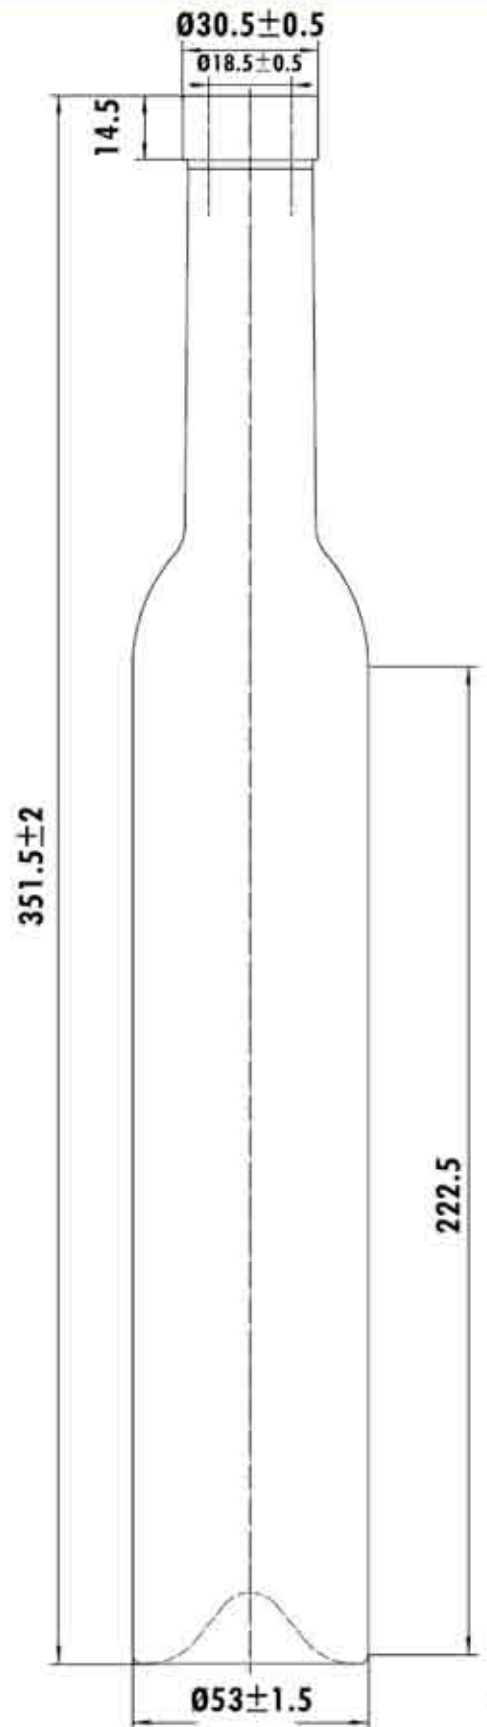

Wine Bottle Dimensions

Ice Wine Style, Model #CW-021, 375 ML,
Flint (Clear)

- Weight 482 grams