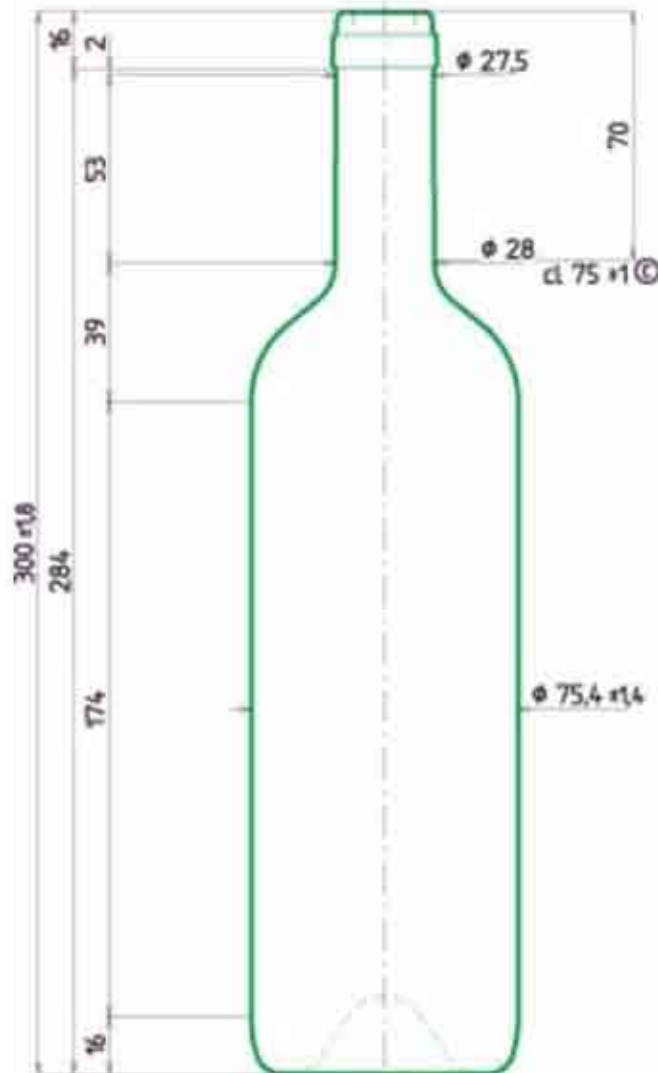

Wine Bottle Dimensions

Hock Style, Model #CW-0119, 750 ML,
 Dark Green

- Weight 520 grams

Wine Bottle Dimensions

Hock Style, Model #CW-0219, 750 ML,
 Flint

- Weight 530 grams

Wine Bottle Dimensions

**Opera Style, Model #EU-OP-NL, 500 ML, Flint
(Clear)**

Wine Bottle Dimensions

**Burgundy Style, Model #CWD-033,
750 ML, Dead Leaf (Light)**

Wine Bottle Dimensions

**Bordeaux Style, Model #CWF-028,
750 ML, Frosted Glass**

Wine Bottle Dimensions

Bordeaux Style, Model #EU-BORD-CB-750, 750 ML, Cobalt Blue

- Weight 500 grams**

(Saint Gobain Manufacturer Code 8008189, BORDOLESE PRESTIGE 76.9 FA BL)

Wine Bottle Dimensions

Bordeaux Style, Model #CW-014, 375 ML, Antique Green
And

Bordeaux Style, Model #CW-024, 375 ML, Flint (Clear)

375 ml

Wine Bottle Dimensions

**Bordeaux Style, Deep Punt,
Tapered Bottle, Model #CWA-0118,
750 ML, Antique Green**