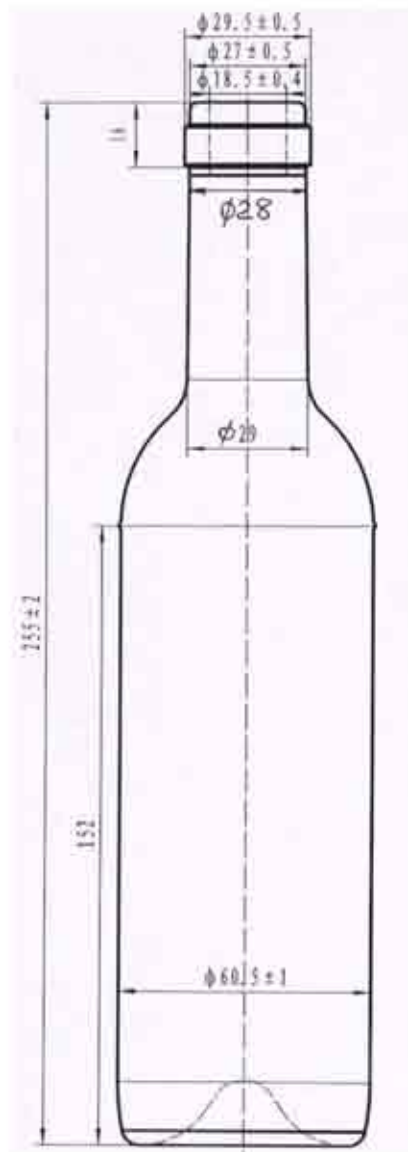

Wine Bottle Dimensions

Hock Style, Model #CW-0119, 750 ML,
 Dark Green

- Weight 520 grams

Wine Bottle Dimensions

Hock Style, Model #CW-0219, 750 ML,
 Flint

- Weight 530 grams

Wine Bottle Dimensions

**Opera Style, Model #EU-OP-NL, 500 ML, Flint
(Clear)**

Wine Bottle Dimensions

**Burgundy Style, Model #CWD-033,
750 ML, Dead Leaf (Light)**

Wine Bottle Dimensions

**Bordeaux Style, Model #CWF-028,
750 ML, Frosted Glass**

Wine Bottle Dimensions

Bordeaux Style, Model #EU-BORD-CB-750, 750 ML, Cobalt Blue

- Weight 500 grams**

(Saint Gobain Manufacturer Code 8008189, BORDOLESE PRESTIGE 76.9 FA BL)

Wine Bottle Dimensions

Bordeaux Style, Model #CW-014, 375 ML, Antique Green
And

Bordeaux Style, Model #CW-024, 375 ML, Flint (Clear)

375 ml

Wine Bottle Dimensions

**Bordeaux Style, Deep Punt,
Tapered Bottle, Model #CWA-0118,
750 ML, Antique Green**