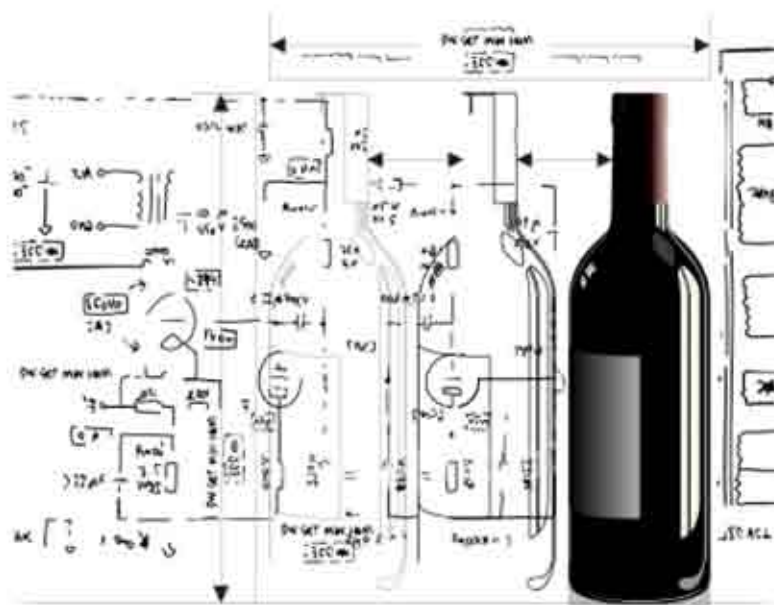

2011 WINE BOTTLE DIMENSIONS

Delta Packing Co.

6021 E. Kettleman Lane
Lodi, CA 95240

Phone: 209-334-1023

Fax: 209-334-0811

email: info@deltapacking.com

Wine Bottle Dimensions

**Bordeaux Style, Deep Punt,
 Tapered Bottle, Model #CWA-0128,
 750 ML, Dark Green**

Wine Bottle Dimensions

**Bordeaux Style, Model #CW-018,
750 ML, Dark Green**

- **Weight 540 grams**

Wine Bottle Dimensions

**Bordeaux Style, Model #CW-027,
750 ML, Flint (Clear)**

Wine Bottle Dimensions

Spumante Style, Model #EU-ASTI, 750 ML, Dark Green