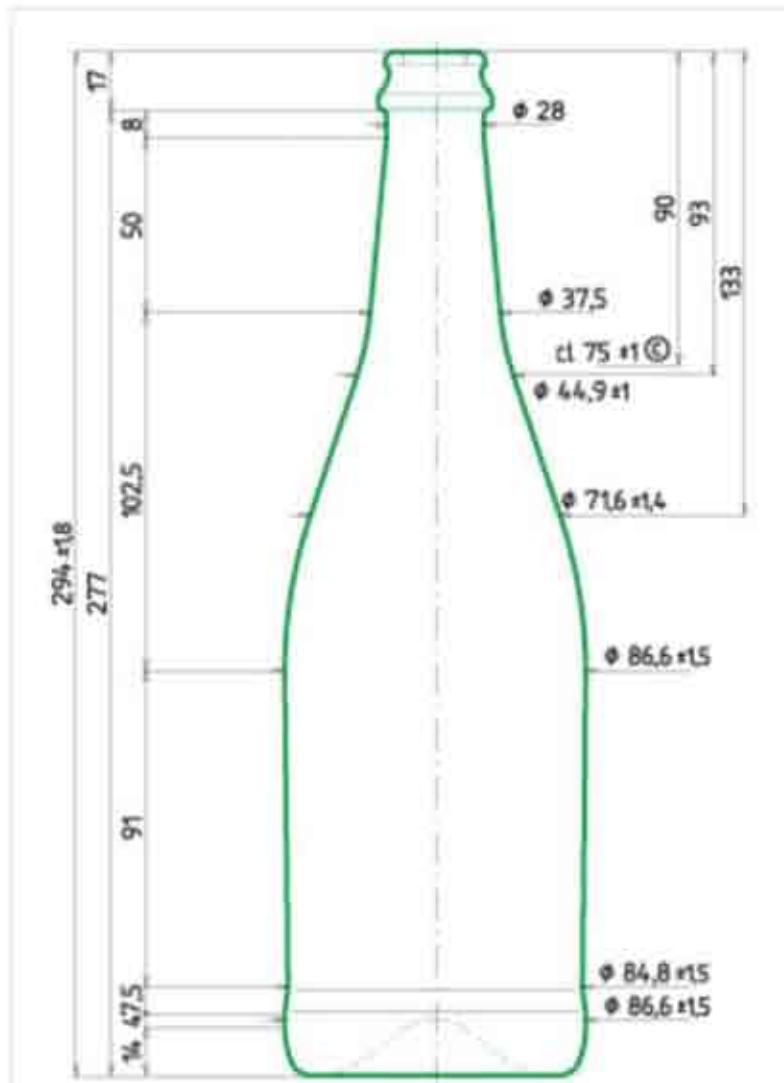

2011 WINE BOTTLE DIMENSIONS

Delta Packing Co.

6021 E. Kettleman Lane
Lodi, CA 95240

Phone: 209-334-1023

Fax: 209-334-0811

email: info@deltapacking.com

Wine Bottle Dimensions

**Bordeaux Style, Deep Punt,
 Tapered Bottle, Model #CWA-0128,
 750 ML, Dark Green**

Wine Bottle Dimensions

**Bordeaux Style, Model #CW-018,
750 ML, Dark Green**

- **Weight 540 grams**

Wine Bottle Dimensions

**Bordeaux Style, Model #CW-027,
750 ML, Flint (Clear)**

Wine Bottle Dimensions

Spumante Style, Model #EU-ASTI, 750 ML, Dark Green

Wine Bottle Dimensions

Hock Style, Model #CW-0119, 750 ML,
 Dark Green

- Weight 520 grams

Wine Bottle Dimensions

Hock Style, Model #CW-0219, 750 ML,
 Flint

- Weight 530 grams

Wine Bottle Dimensions

**Opera Style, Model #EU-OP-NL, 500 ML, Flint
(Clear)**

375 ml

Wine Bottle Dimensions

**Bordeaux Style, Deep Punt,
Tapered Bottle, Model #CWA-0118,
750 ML, Antique Green**