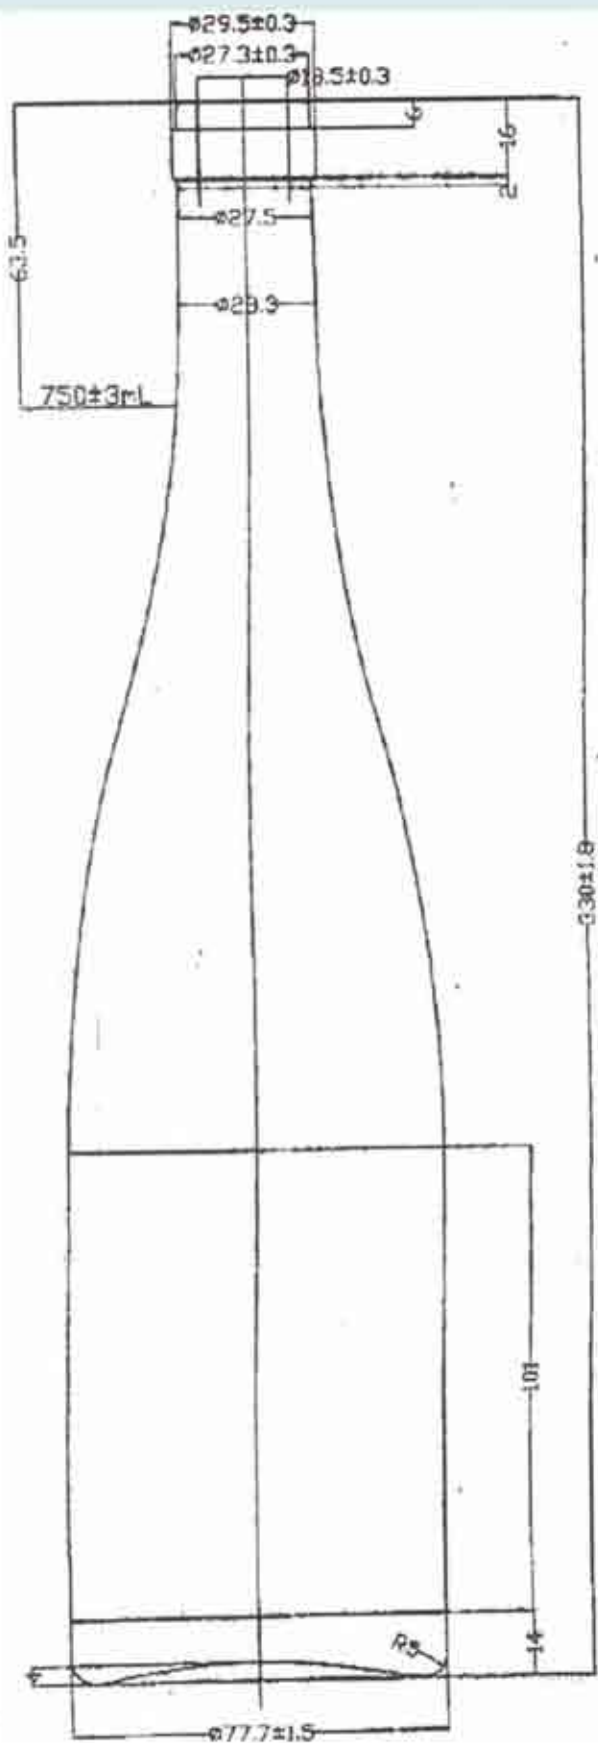

2011 WINE BOTTLE DIMENSIONS

Delta Packing Co.

6021 E. Kettleman Lane
Lodi, CA 95240

Phone: 209-334-1023

Fax: 209-334-0811

email: info@deltapacking.com

Wine Bottle Dimensions

**Bordeaux Style, Deep Punt,
 Tapered Bottle, Model #CWA-0128,
 750 ML, Dark Green**

Wine Bottle Dimensions

**Bordeaux Style, Model #CW-018,
750 ML, Dark Green**

- **Weight 540 grams**

Wine Bottle Dimensions

**Bordeaux Style, Model #CW-027,
750 ML, Flint (Clear)**

Wine Bottle Dimensions

Spumante Style, Model #EU-ASTI, 750 ML, Dark Green

Wine Bottle Dimensions

Hock Style, Model #CW-0119, 750 ML,
 Dark Green

- Weight 520 grams

Wine Bottle Dimensions

Hock Style, Model #CW-0219, 750 ML,
 Flint

- Weight 530 grams

Wine Bottle Dimensions

**Opera Style, Model #EU-OP-NL, 500 ML, Flint
(Clear)**

Wine Bottle Dimensions

**Burgundy Style, Model #CWD-033,
750 ML, Dead Leaf (Light)**

Wine Bottle Dimensions

**Bordeaux Style, Model #CWF-028,
750 ML, Frosted Glass**

Wine Bottle Dimensions

Bordeaux Style, Model #EU-BORD-CB-750, 750 ML, Cobalt Blue