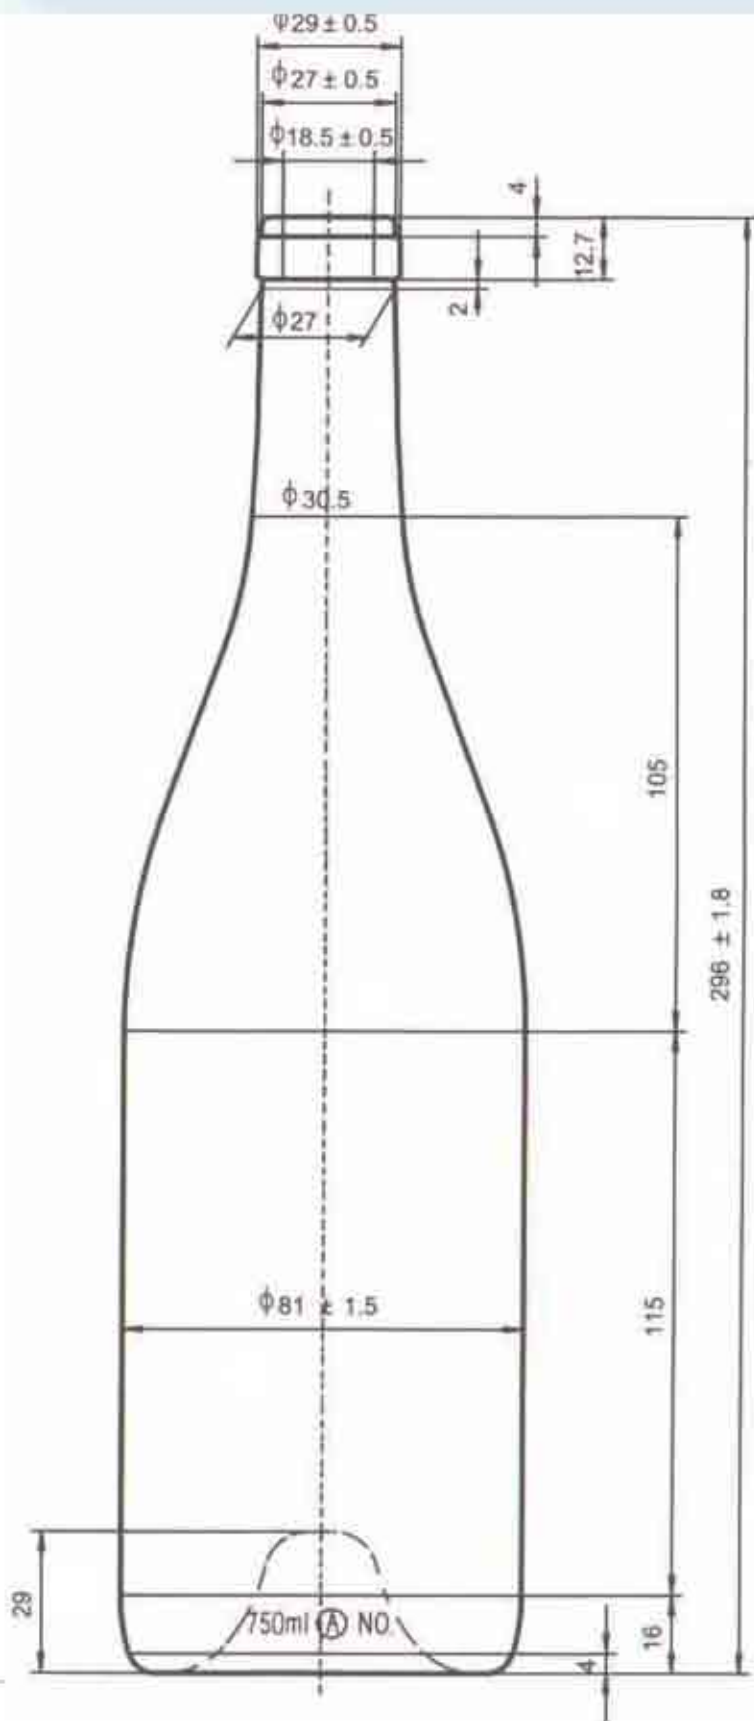

Wine Bottle Dimensions

Hock Style, Model #CW-0119, 750 ML,
 Dark Green

- Weight 520 grams

Wine Bottle Dimensions

Hock Style, Model #CW-0219, 750 ML,
 Flint

- Weight 530 grams

Wine Bottle Dimensions

**Opera Style, Model #EU-OP-NL, 500 ML, Flint
(Clear)**

- **Weight 425 grams**

(Saint Gobain Manufacturer Code 8007741, BOURGOGNE STD 77 FA FO)

Wine Bottle Dimensions

**Bordeaux Style, Model #JP-1.5L-DG, 1.5
Liter Bottle, Dark Green & Flint**

- **Weight 820 grams**

Wine Bottle Dimensions

**Burgundy Style, Model #CWD-033,
750 ML, Dead Leaf (Light)**

Wine Bottle Dimensions

**Bordeaux Style, Model #CWF-028,
750 ML, Frosted Glass**

Wine Bottle Dimensions

Bordeaux Style, Model #EU-BORD-CB-750, 750 ML, Cobalt Blue

375 ml

Wine Bottle Dimensions

**Bordeaux Style, Deep Punt,
Tapered Bottle, Model #CWA-0118,
750 ML, Antique Green**