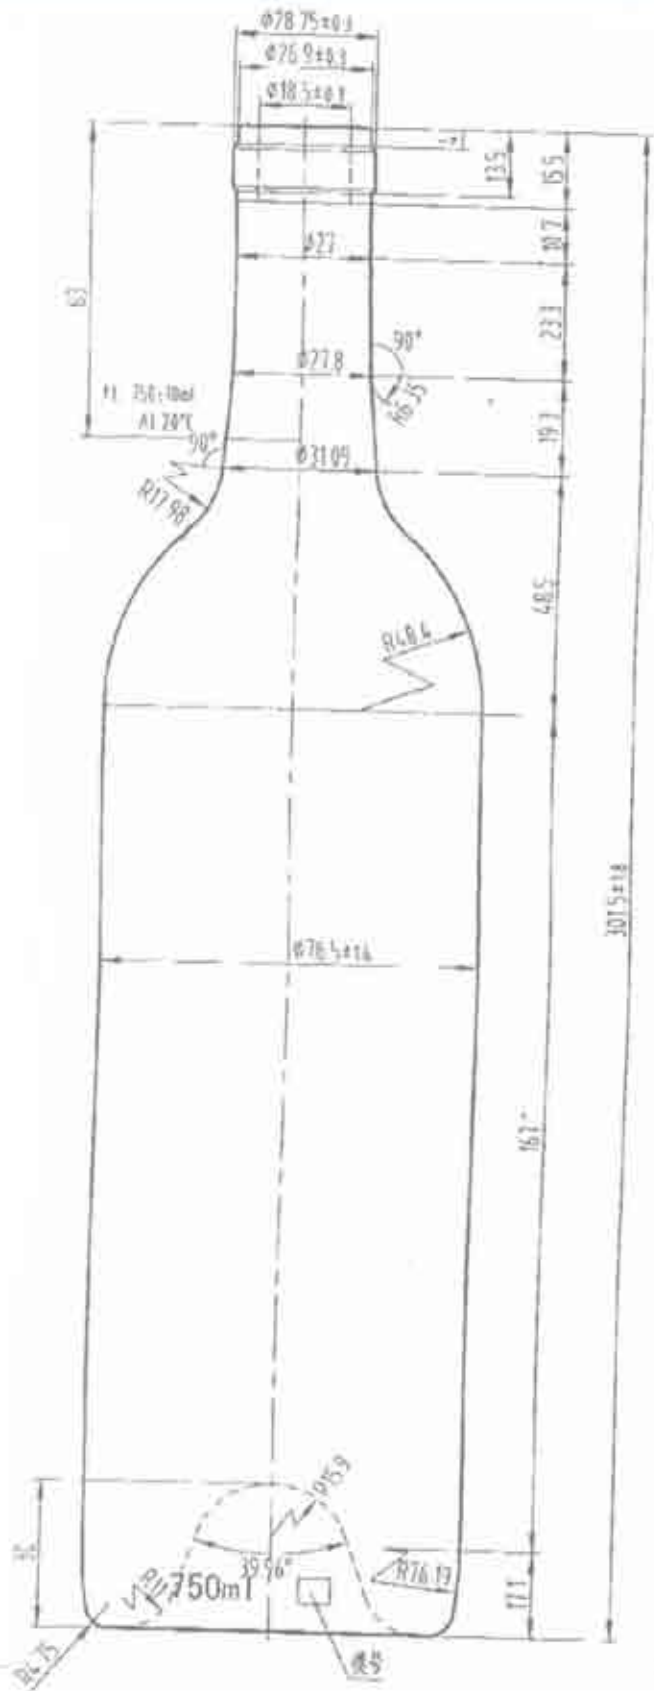

2011 WINE BOTTLE DIMENSIONS

Delta Packing Co.

6021 E. Kettleman Lane
Lodi, CA 95240

Phone: 209-334-1023

Fax: 209-334-0811

email: info@deltapacking.com

Wine Bottle Dimensions

**Bordeaux Style, Deep Punt,
 Tapered Bottle, Model #CWA-0128,
 750 ML, Dark Green**

Wine Bottle Dimensions

**Bordeaux Style, Model #CW-018,
750 ML, Dark Green**

- **Weight 540 grams**

Wine Bottle Dimensions

**Bordeaux Style, Model #CW-027,
750 ML, Flint (Clear)**

Wine Bottle Dimensions

Spumante Style, Model #EU-ASTI, 750 ML, Dark Green

Wine Bottle Dimensions

Hock Style, Model #CW-0119, 750 ML,
 Dark Green

- Weight 520 grams

Wine Bottle Dimensions

Hock Style, Model #CW-0219, 750 ML,
 Flint

- Weight 530 grams

Wine Bottle Dimensions

**Opera Style, Model #EU-OP-NL, 500 ML, Flint
(Clear)**

375 ml

Wine Bottle Dimensions

**Bordeaux Style, Deep Punt,
Tapered Bottle, Model #CWA-0118,
750 ML, Antique Green**