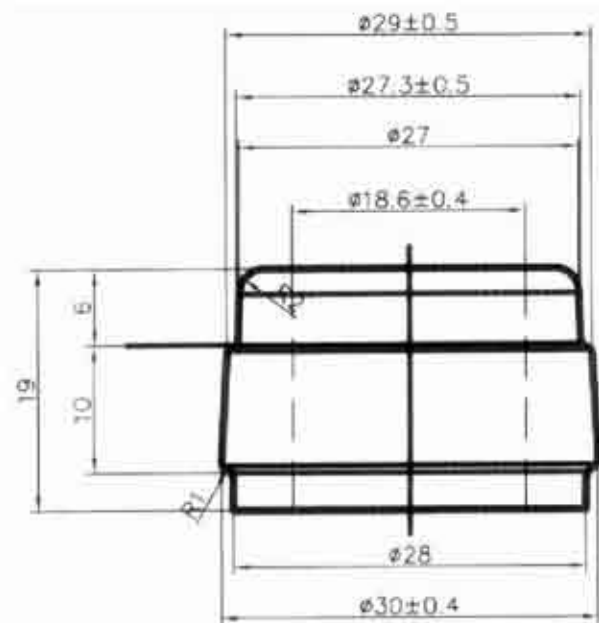

Wine Bottle Dimensions

**Bordeaux Style, Model #CW-018,
750 ML, Dark Green**

- **Weight 540 grams**

Wine Bottle Dimensions

**Bordeaux Style, Model #CW-027,
750 ML, Flint (Clear)**

Wine Bottle Dimensions

Spumante Style, Model #EU-ASTI, 750 ML, Dark Green

Wine Bottle Dimensions

Hock Style, Model #CW-0119, 750 ML,
 Dark Green

- Weight 520 grams

Wine Bottle Dimensions

Hock Style, Model #CW-0219, 750 ML,
 Flint

- Weight 530 grams

Wine Bottle Dimensions

**Opera Style, Model #EU-OP-NL, 500 ML, Flint
(Clear)**

(Saint Gobain Manufacturer Code 8008503, OPERA NL 52.1 FP BN)

Wine Bottle Dimensions

Ice Wine Style, Model #CW-021, 375 ML,
Flint (Clear)

- Weight 482 grams

Wine Bottle Dimensions

Burgundy Style, Model #EU-BURG-DL-750, 750 ML, Dead Leaf

375 ml

Wine Bottle Dimensions

**Bordeaux Style, Deep Punt,
Tapered Bottle, Model #CWA-0118,
750 ML, Antique Green**