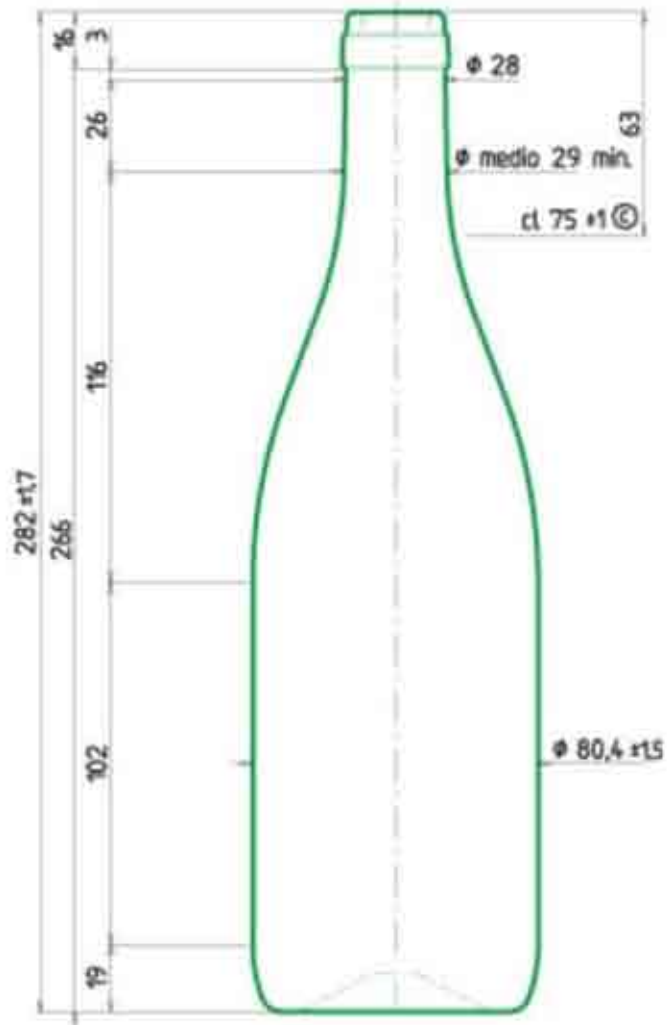

Wine Bottle Dimensions

Burgundy Style, Model #EU-BURG-DL-750, 750 ML, Dead Leaf

- **Weight 425 grams**

(Saint Gobain Manufacturer Code 8007741, BOURGOGNE STD 77 FA FO)