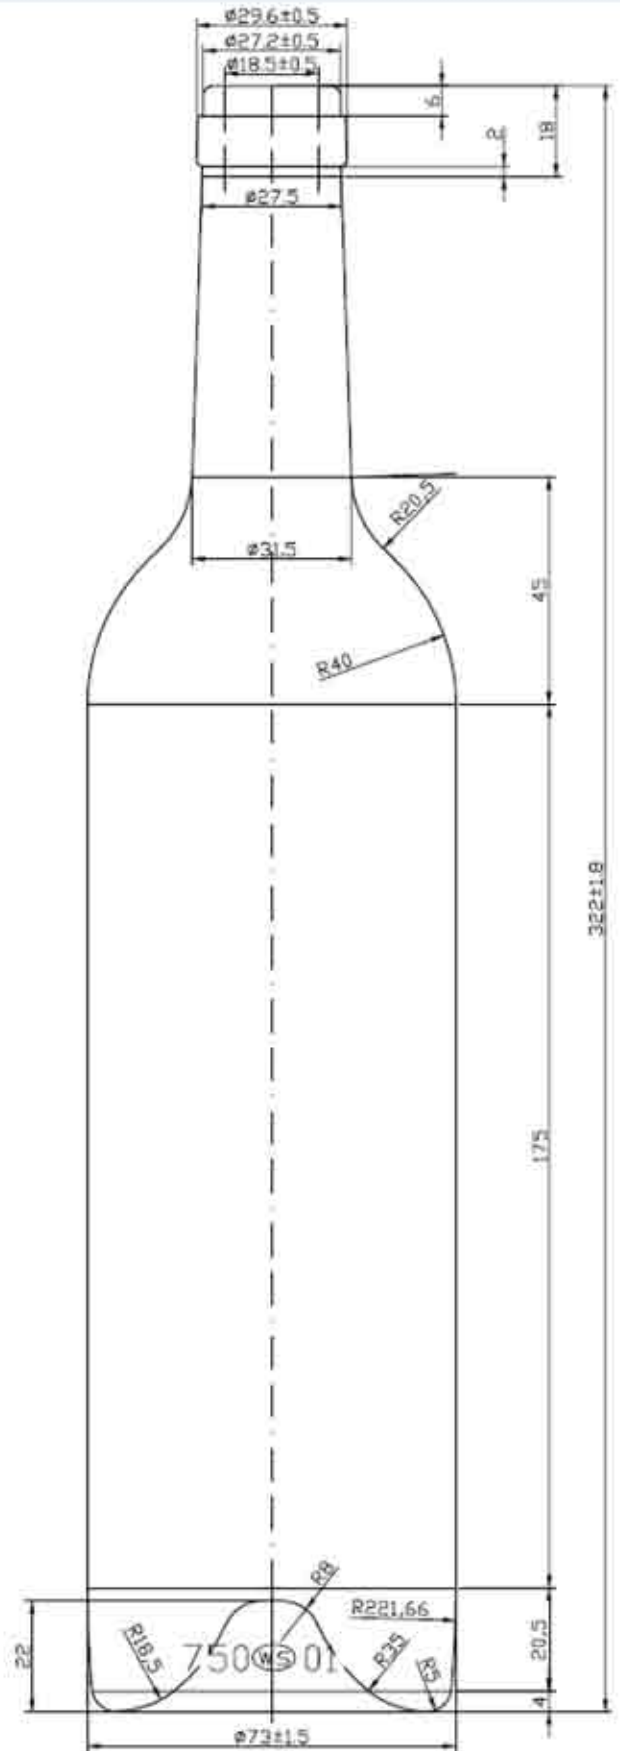

2011 WINE BOTTLE DIMENSIONS

Delta Packing Co.

6021 E. Kettleman Lane
Lodi, CA 95240

Phone: 209-334-1023

Fax: 209-334-0811

email: info@deltapacking.com

Wine Bottle Dimensions

**Bordeaux Style, Deep Punt,
 Tapered Bottle, Model #CWA-0128,
 750 ML, Dark Green**

Wine Bottle Dimensions

**Bordeaux Style, Model #CW-018,
750 ML, Dark Green**

- **Weight 540 grams**

Wine Bottle Dimensions

**Bordeaux Style, Model #CW-027,
750 ML, Flint (Clear)**

Wine Bottle Dimensions

Spumante Style, Model #EU-ASTI, 750 ML, Dark Green

Wine Bottle Dimensions

Hock Style, Model #CW-0119, 750 ML,
 Dark Green

- Weight 520 grams

Wine Bottle Dimensions

Hock Style, Model #CW-0219, 750 ML,
 Flint

- Weight 530 grams

Wine Bottle Dimensions

**Opera Style, Model #EU-OP-NL, 500 ML, Flint
(Clear)**

375 ml

Wine Bottle Dimensions

**Bordeaux Style, Deep Punt,
Tapered Bottle, Model #CWA-0118,
750 ML, Antique Green**