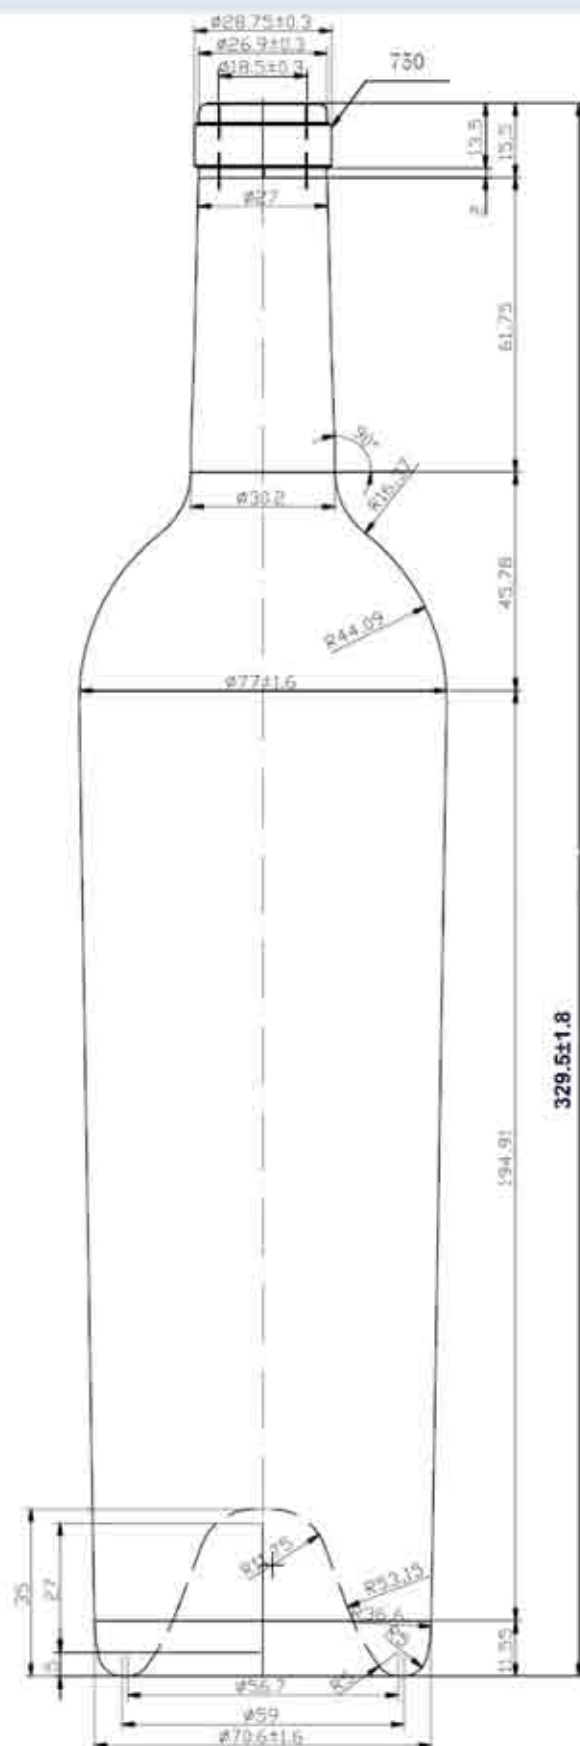

2011 WINE BOTTLE DIMENSIONS

Delta Packing Co.

6021 E. Kettleman Lane
Lodi, CA 95240

Phone: 209-334-1023

Fax: 209-334-0811

email: info@deltapacking.com

Wine Bottle Dimensions

**Bordeaux Style, Deep Punt,
 Tapered Bottle, Model #CWA-0128,
 750 ML, Dark Green**

Wine Bottle Dimensions

**Bordeaux Style, Model #CW-018,
750 ML, Dark Green**

- **Weight 540 grams**

Wine Bottle Dimensions

**Bordeaux Style, Model #CW-027,
750 ML, Flint (Clear)**

Wine Bottle Dimensions

Spumante Style, Model #EU-ASTI, 750 ML, Dark Green

Wine Bottle Dimensions

Hock Style, Model #CW-0119, 750 ML,
 Dark Green

- Weight 520 grams

Wine Bottle Dimensions

Hock Style, Model #CW-0219, 750 ML,
 Flint

- Weight 530 grams

Wine Bottle Dimensions

**Opera Style, Model #EU-OP-NL, 500 ML, Flint
(Clear)**

Wine Bottle Dimensions

**Burgundy Style, Model #CWD-033,
750 ML, Dead Leaf (Light)**

Wine Bottle Dimensions

**Bordeaux Style, Model #CWF-028,
750 ML, Frosted Glass**

Wine Bottle Dimensions

Bordeaux Style, Model #EU-BORD-CB-750, 750 ML, Cobalt Blue