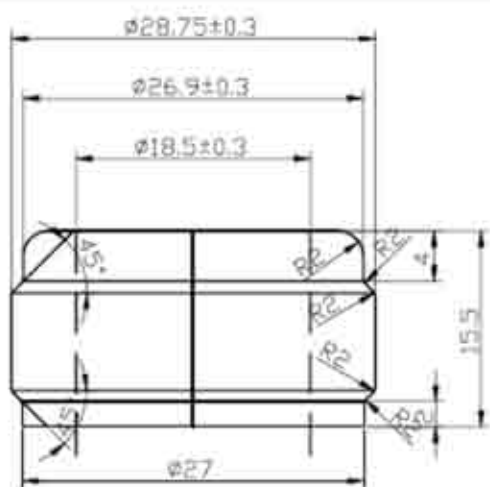

2011 WINE BOTTLE DIMENSIONS

Delta Packing Co.

6021 E. Kettleman Lane
Lodi, CA 95240

Phone: 209-334-1023

Fax: 209-334-0811

email: info@deltapacking.com

Wine Bottle Dimensions

**Bordeaux Style, Deep Punt,
 Tapered Bottle, Model #CWA-0128,
 750 ML, Dark Green**

Wine Bottle Dimensions

**Bordeaux Style, Model #CW-018,
750 ML, Dark Green**

- **Weight 540 grams**

Wine Bottle Dimensions

**Bordeaux Style, Model #CW-027,
750 ML, Flint (Clear)**

Wine Bottle Dimensions

Spumante Style, Model #EU-ASTI, 750 ML, Dark Green

Wine Bottle Dimensions

Hock Style, Model #CW-0119, 750 ML,
 Dark Green

- Weight 520 grams

Wine Bottle Dimensions

Hock Style, Model #CW-0219, 750 ML,
 Flint

- Weight 530 grams

Wine Bottle Dimensions

**Opera Style, Model #EU-OP-NL, 500 ML, Flint
(Clear)**

375 ml

Wine Bottle Dimensions

**Bordeaux Style, Deep Punt,
Tapered Bottle, Model #CWA-0118,
750 ML, Antique Green**